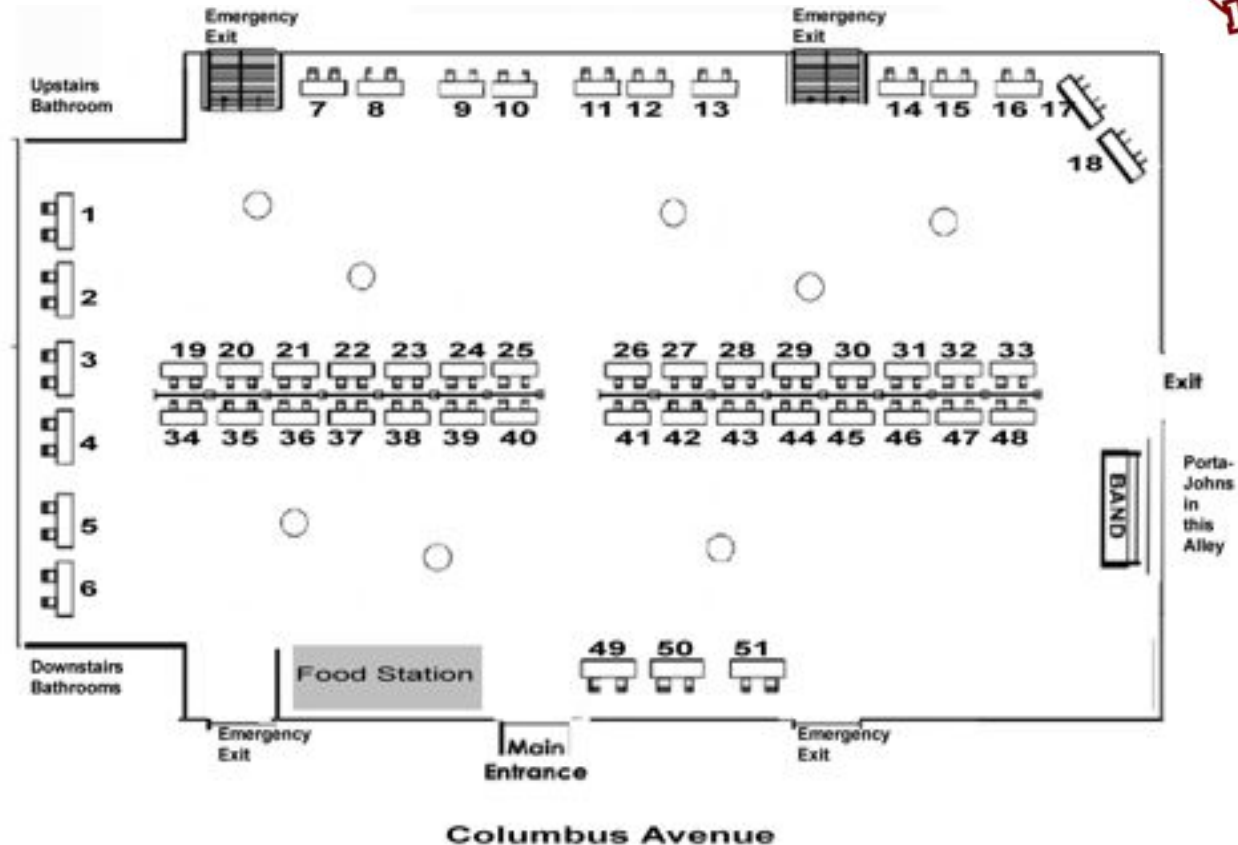

Beer Summit Brewer Map

November 18 & 19th, 2011

Table/ Brewer

1. Clown Shoes
2. Diageo
3. Newport Storm
4. Narragansett
5. Backlash
6. Lexington
7. Sam Adams
8. Bay State Brewin
9. Spaten/Franzi
10. Gina Cigar
11. Stavropramen/St
12. Wormtown
13. Stawski
14. Berkshire
15. World Class beer
16. Woodchuck
17. Shipyard
18. Innis & Gunn
19. Mercury
20. Dogfish Head
21. Offshore
22. Boulder
23. Brooklyn
24. Candia Rd
25. Mayflower
26. Long Trail
27. Otter Creek
28. Blue Hills

29. Redhook
30. Widmer Bros
31. Olde Burnside
32. Ommegang
33. Cody Brewing
34. Cisco

35. Southern Tier
36. Heavy Seas
37. Affligem/Weihenstephan
38. Paper City
39. Peak Organic
40. Geary's

41. Cape Ann
42. The Tap
43. B Nektar Meads
44. Full Sail
45. Great Brewers
46. St. Killian's

47. Tuckerman
48. Crispin Cider
49. Trinity Brewhouse
50. Lagunitas
51. Woodstock Inn

Join us online @ Beersummit.com & [Facebook.com/BeerSummitFans](https://www.facebook.com/BeerSummitFans)