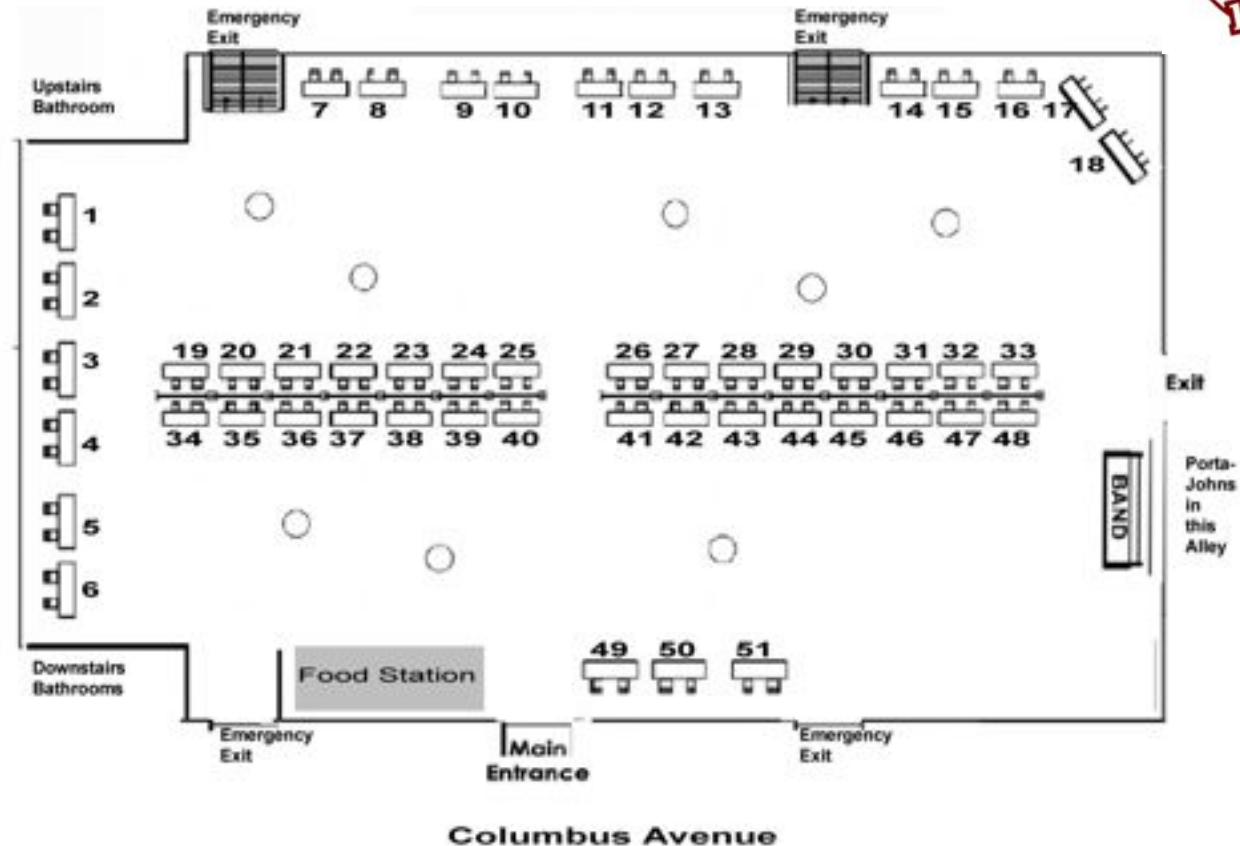

Beer Summit Brewer Map

November 18 & 19th, 2011

Table/ Brewer

1. Clown Shoes
2. Diageo
3. Newport Storm
4. Narragansett
5. Backlash
6. Lexington
7. Sam Adams
8. Bay State Brewin
9. Spaten/Franzi
10. Gina Cigar
11. Stavropramen/St
12. Wormtown
13. Stawski
14. Berkshire
15. World Class beer
16. Woodchuck
17. Shipyard
18. Innis & Gunn
19. Mercury
20. Dogfish Head
21. Offshore
22. Boulder
23. Brooklyn
24. Candia Rd
25. Mayflower
26. Long Trail
27. Otter Creek
28. Blue Hills

29. Redhook
30. Widmer Bros
31. Olde Burnside
32. Ommegang
33. Cody Brewing
34. Cisco

35. Southern Tier
36. Heavy Seas
37. Affligem/Weihenstephan
38. Paper City
39. Peak Organic
40. Geary's

41. Cape Ann
42. The Tap
43. B Nektar Meads
44. Full Sail
45. Great Brewers
46. St. Killian's

47. Tuckerman
48. Crispin Cider
49. Trinity Brewhouse
50. Lagunitas
51. Woodstock Inn

Join us online @ Beersummit.com & Facebook.com/BeerSummitFans