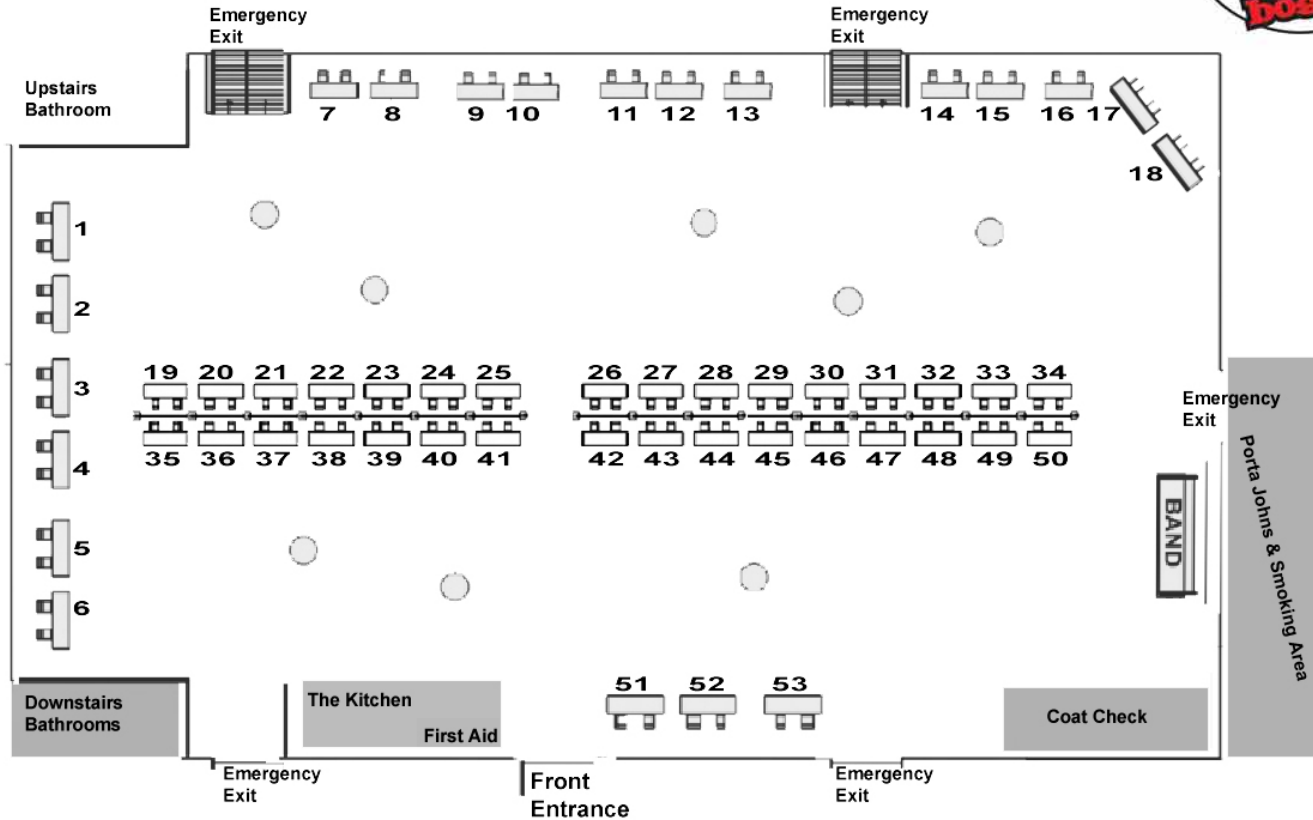

2012 Winter Jubilee Brewer Map

BeerSummit.com

Table/ Brewer

1. Diageo
2. NA Breweries
3. Paper City
4. Harpoon
5. Lagunitas
6. Lexington
7. Sam Adams
8. Bay State
9. Spaten/ Stiegl
10. Gina Cigar
11. Kennebec River
12. B Nektar Meadery
13. Ireland on the Road
14. Berkshire
15. The Tap
16. Woodchuck
17. Shipyard
18. Newport Storm
19. Duvel
20. Gardner
21. Narragansett
22. Boulder
23. Brooklyn
24. Cody
25. Pretty Things
26. Long Trail
27. Otter Creek

- | | | | |
|-----------------------------|-------------------|-----------------------|----------------------|
| 28. Wormtown | 34. Cisco | 41. Geary | 47. Kona |
| 29. Olde Burnside | 35. Crispin Cider | 42. Cape Ann | 48. Frosty Knuckle |
| 30. Oskar Blues | 36. St Killians | 43. Moonlight Meadery | 49. Eurobrew |
| 31. Southern Tier | 37. Blue Hills | 44. Jacks Abby | 50. Baxter Brewing |
| 32. Affligem/ Weihenstephan | 38. Mercury | 45. Watch City | 51. Trinity/ Revival |
| 33. Heavy Seas | 39. Backlash | 46. Widmer Bros | 52. Tuckerman |
| | 40. Peak Organic | | 53. Woodstock Inn |